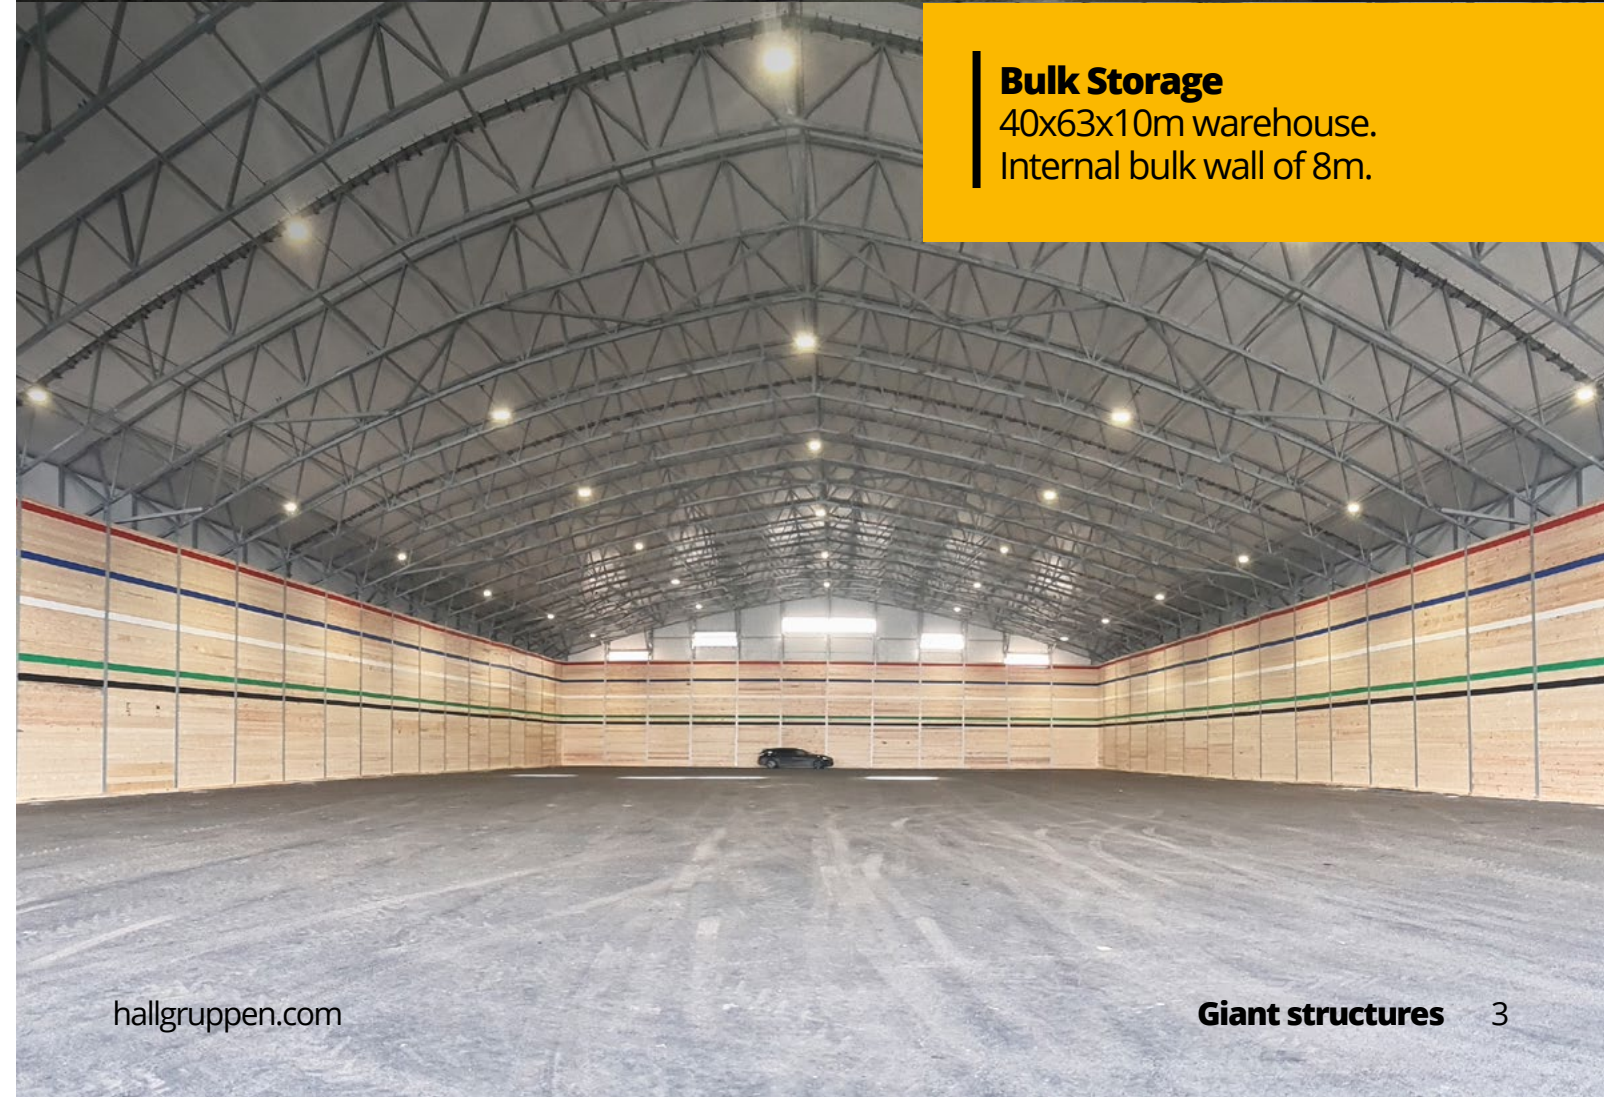

Cover anything.
Anywhere.

+47 400 05 077 

info@hallgruppen.com 

hallgruppen.com 

Giant structures

Giant Weather Shelter
On rails
65x50m, 13m height

Port Warehouse 40x180m
9m wall height

70x70m Storage
With concrete walls

Bulk Storage
40x63x10m warehouse.
Internal bulk wall of 8m.

Hallgruppen is a global supplier of specialised buildings and structures for all sectors and climates.

Quick delivery

Rapid construction and installation.

Tailor-made fabric structures

In-house design, construction and manufacturing.

Re-locatable

Structures for rapid relocation.

Cover anything. Anywhere.

High quality, relocatable & permanent buildings

Specially designed to withstand challenging climates and weather conditions.

22m wall height
40x70m

Extreme snow loads and hurricane proof

Hallgruppen has more than 30 years of experience of tackling difficult and unique projects. Our fabric tensioned building solutions cover a wide variety of sectors.