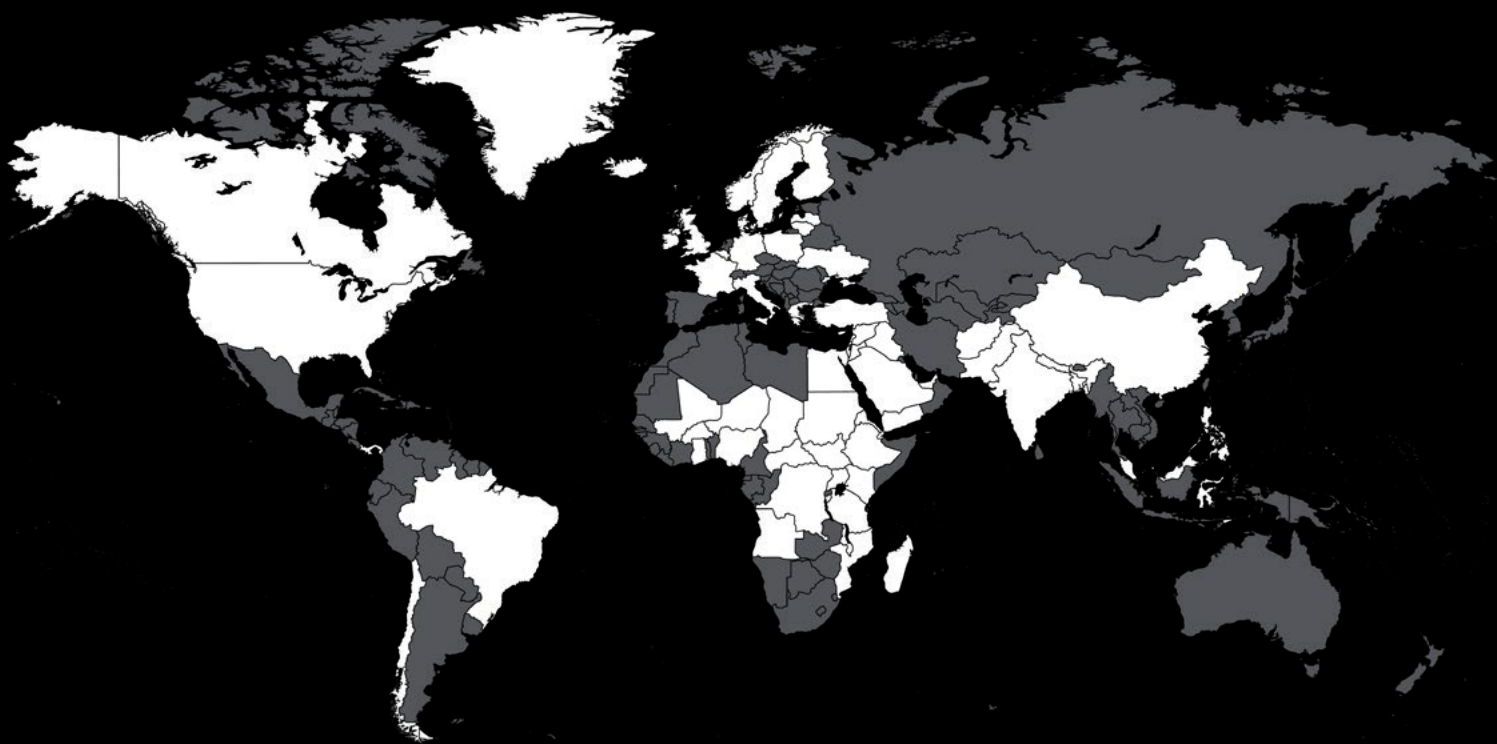

Industrial gates and doors
Customizable sizes

Cover anything. Anywhere.

Leading global supplier of buildings, structures & canopies

📞 +47 40 00 50 77

✉ info@hallgruppen.com

🌐 hallgruppen.com

**Cover anything.
Anywhere.**