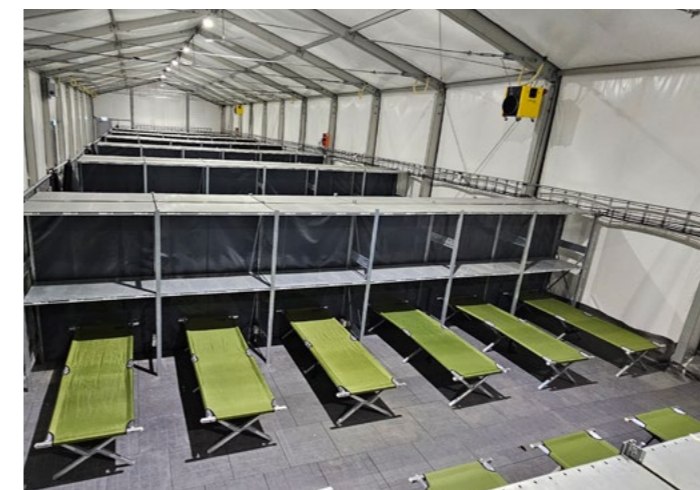

Rapid deployment solutions for industrial maintenance

Dining facilities
1000 personnel, 30x80m

Global deployment for year-round use

- ✓ Fully equipped catering and canteen space, sanitary and laundry facilities. Accommodation tents with beds, shelves, electrical outlets and HVAC.

Toilets, showers,
and hand washers

Field hospital
3500m²

Hangars
For maintenance and repair of aircraft, vehicles and tanks

Design flexibility

In-house design, engineering, construction and architecture department.