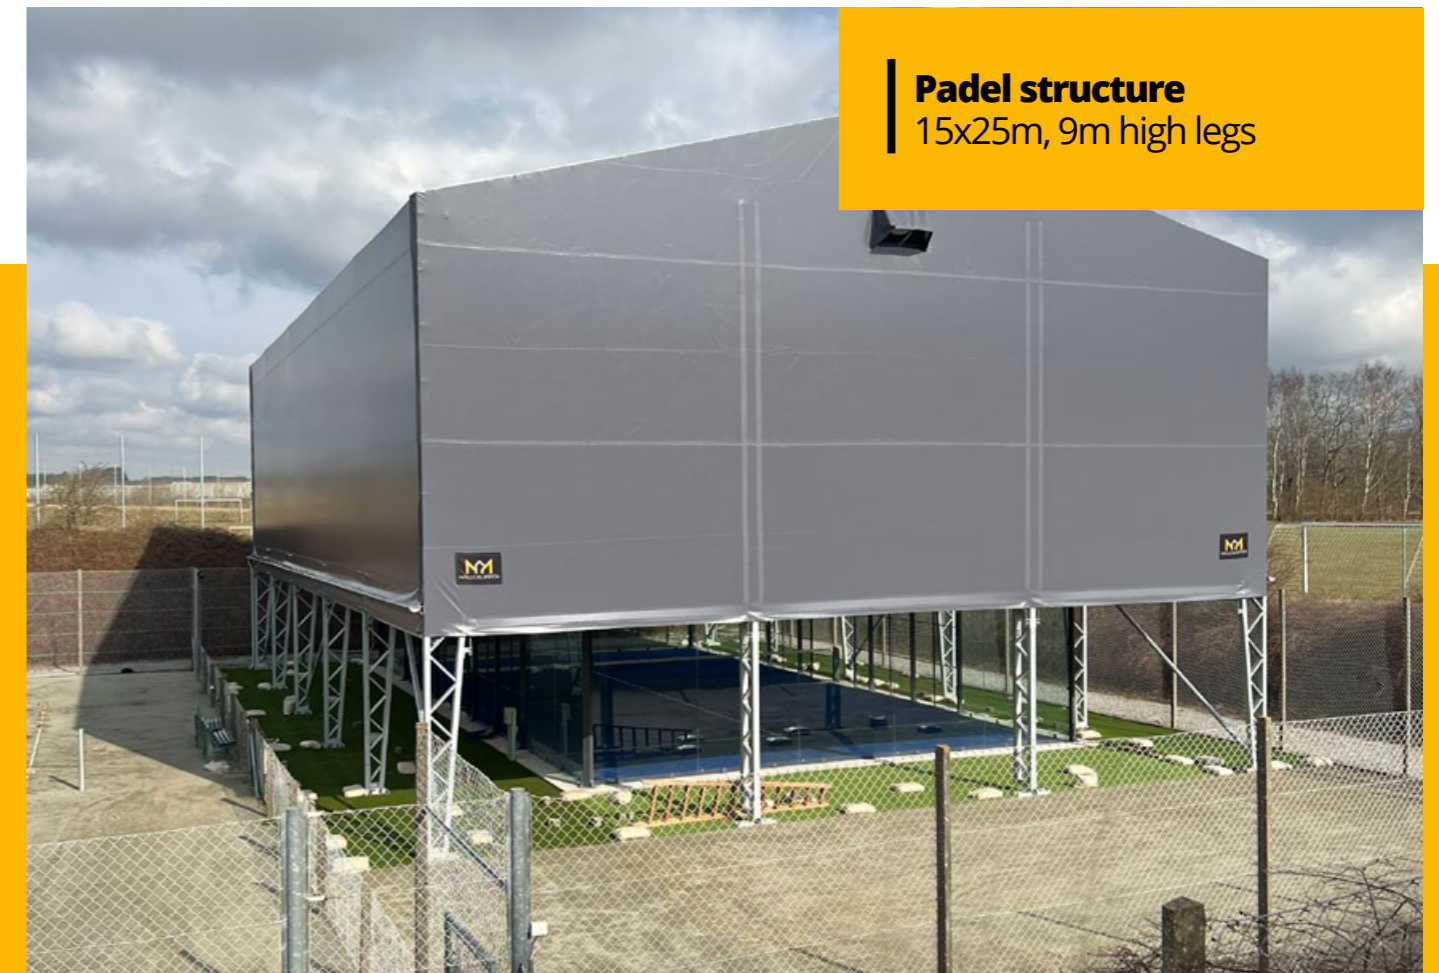

Cover anything.
Anywhere.

01213 395180 
info@hallgruppen.co.uk 
hallgruppen.co.uk 

Sports structures

Sports structure
with sandwich panels
28x60x8m

Padel sporting structure
25x60x10m

From football to racket games, swimming or horse riding - Hallgruppen offer permanent or temporary sports facilities designed for either a single sport or a range of activities.

Low maintenance and costs, deliver durability over time.

Cover anything. Anywhere.

Sports structure 60x80m
9m wall height

Sports facilities for every occasion & activity

- ✓ Customizable in insulation levels, colors, and branding.

Padel structure
15x25m, 9m high legs

Year-round training
No matter the season or weather, Hallgruppen's sports facilities create a perfect training environment.

Cover anything. Anywhere.

Sport structure 52x74m
8m wall height

**ISO covers,
Steel cladding,
Sandwich Panels**

Alternative insulated options

Customisable in length, width, height, colour and material to suit your requirements

Multiple use

The sports structures can be designed for multiple sports