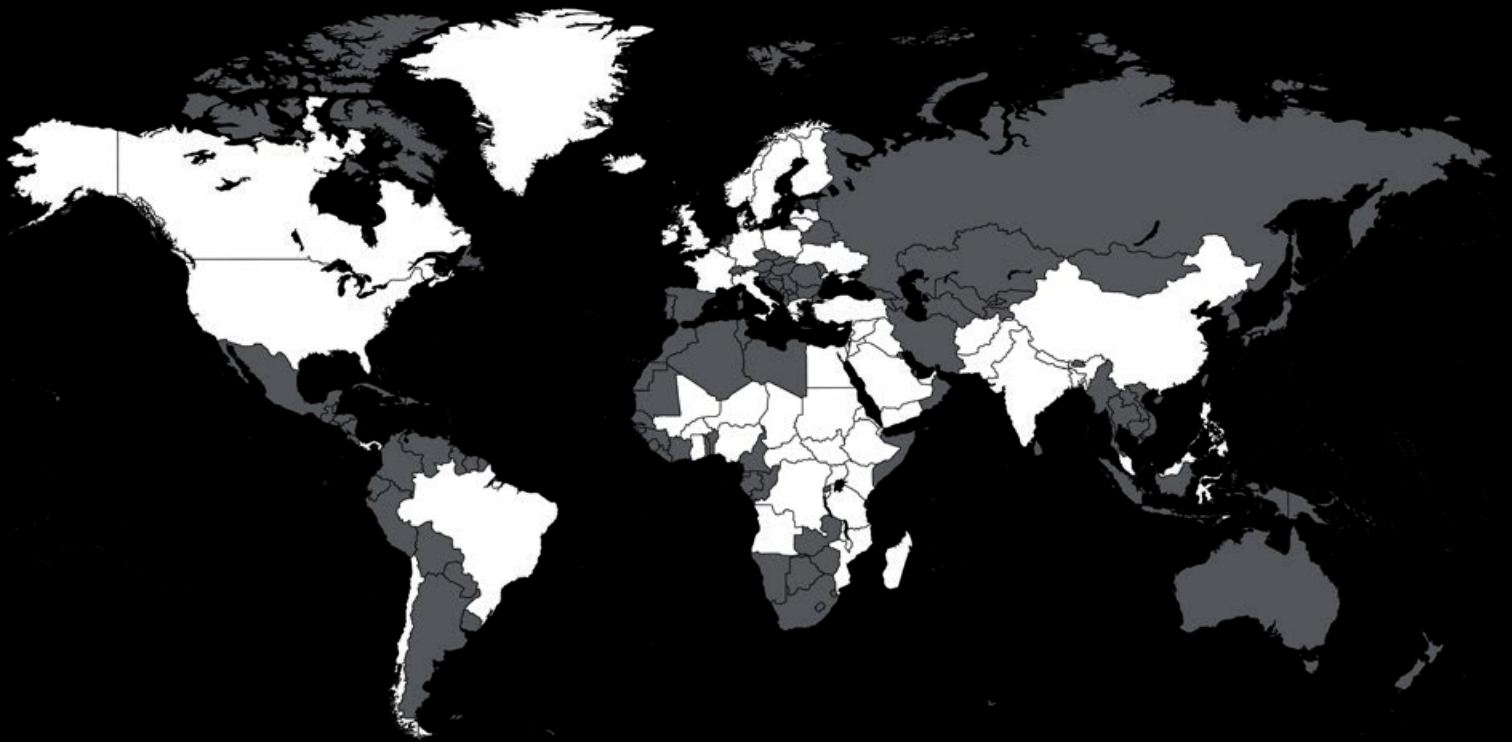

Insulated structure
For swimming pool
18m height

Leading global supplier of buildings, structures & canopies

📞 01213 395180

✉ info@hallgruppen.co.uk

🌐 hallgruppen.co.uk

**Cover anything.
Anywhere.**